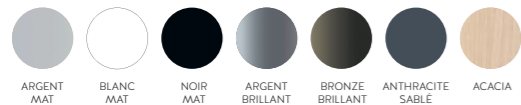

RUBIS Altitude / Tandem